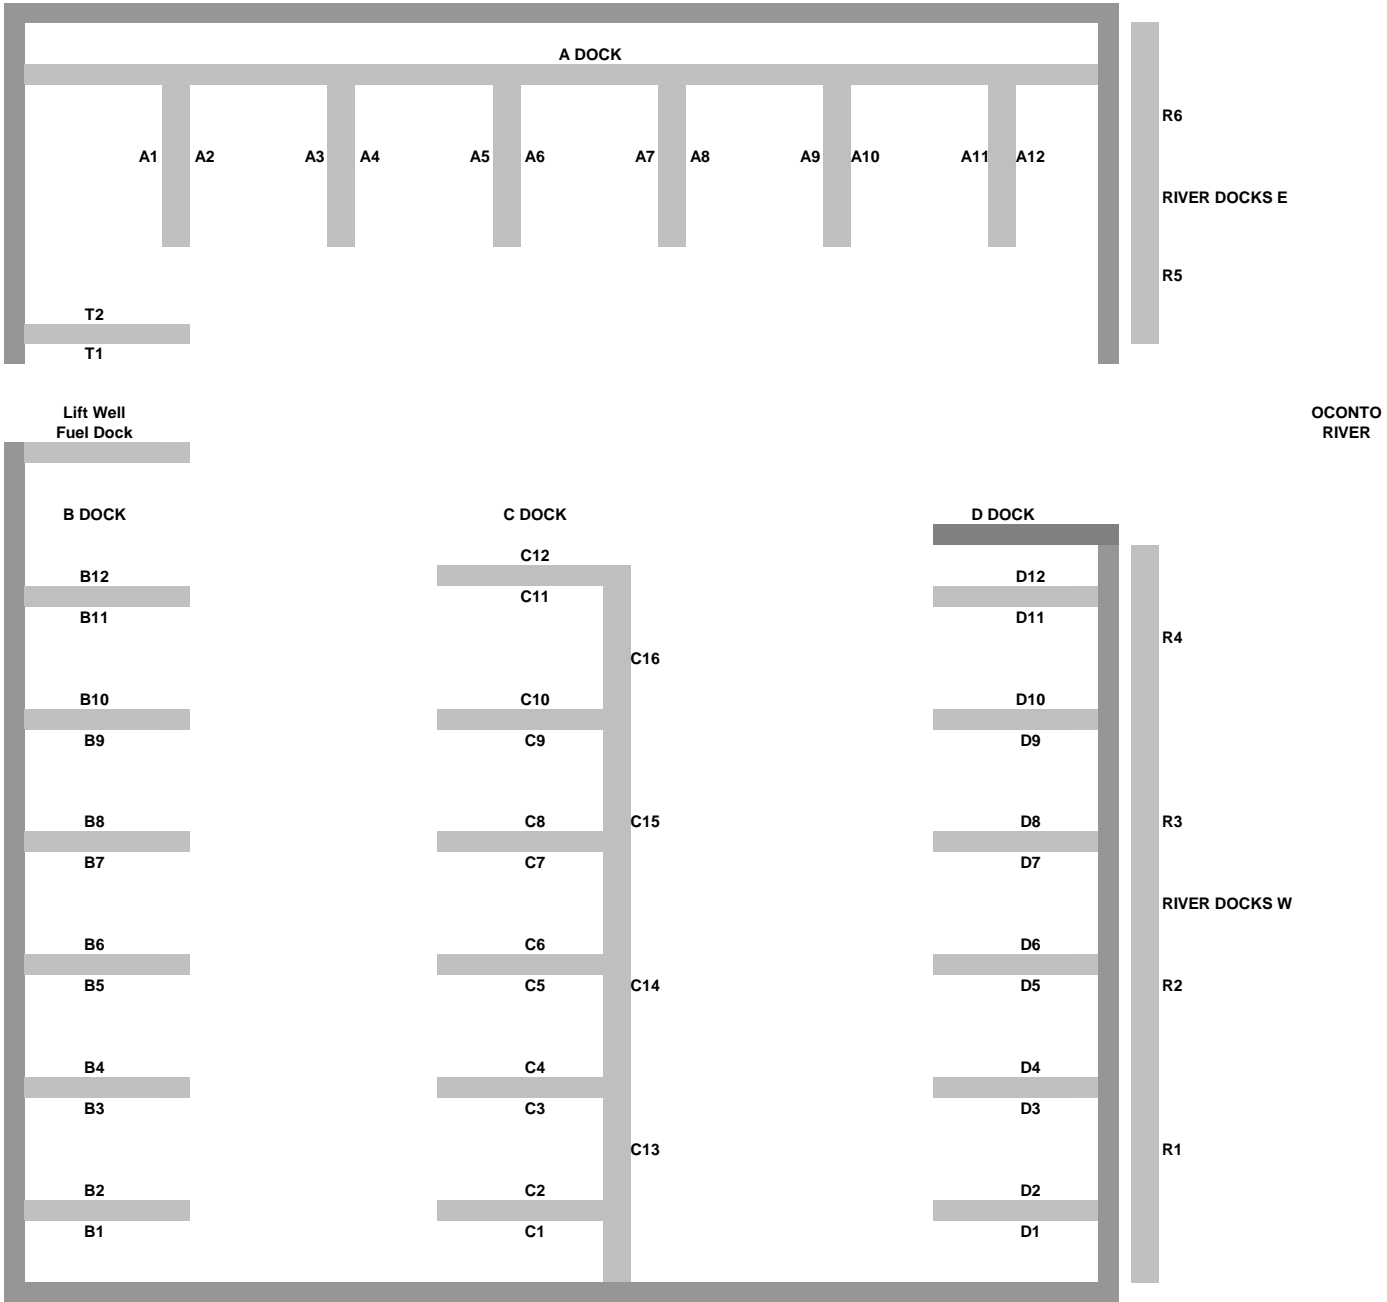

Hi Seas Marina Slip Layout

Office/Service/Ships Store